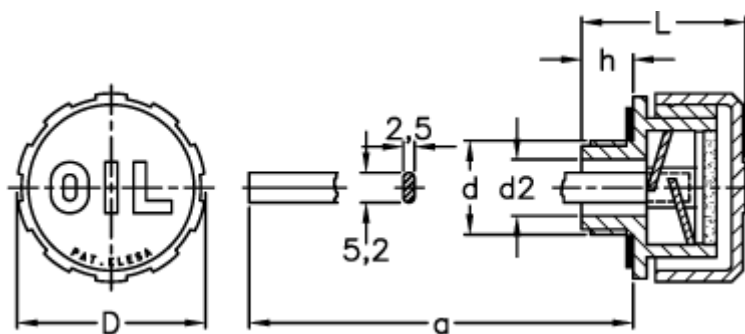

Data Sheet

Article number: 2311054131

Description: E+G Breather plug
SFP.30-1/2+F+a FIL

Measures

a = 188
D = 31
d = G 1/2
d2 = 12
h = 9.5
L = 29.5